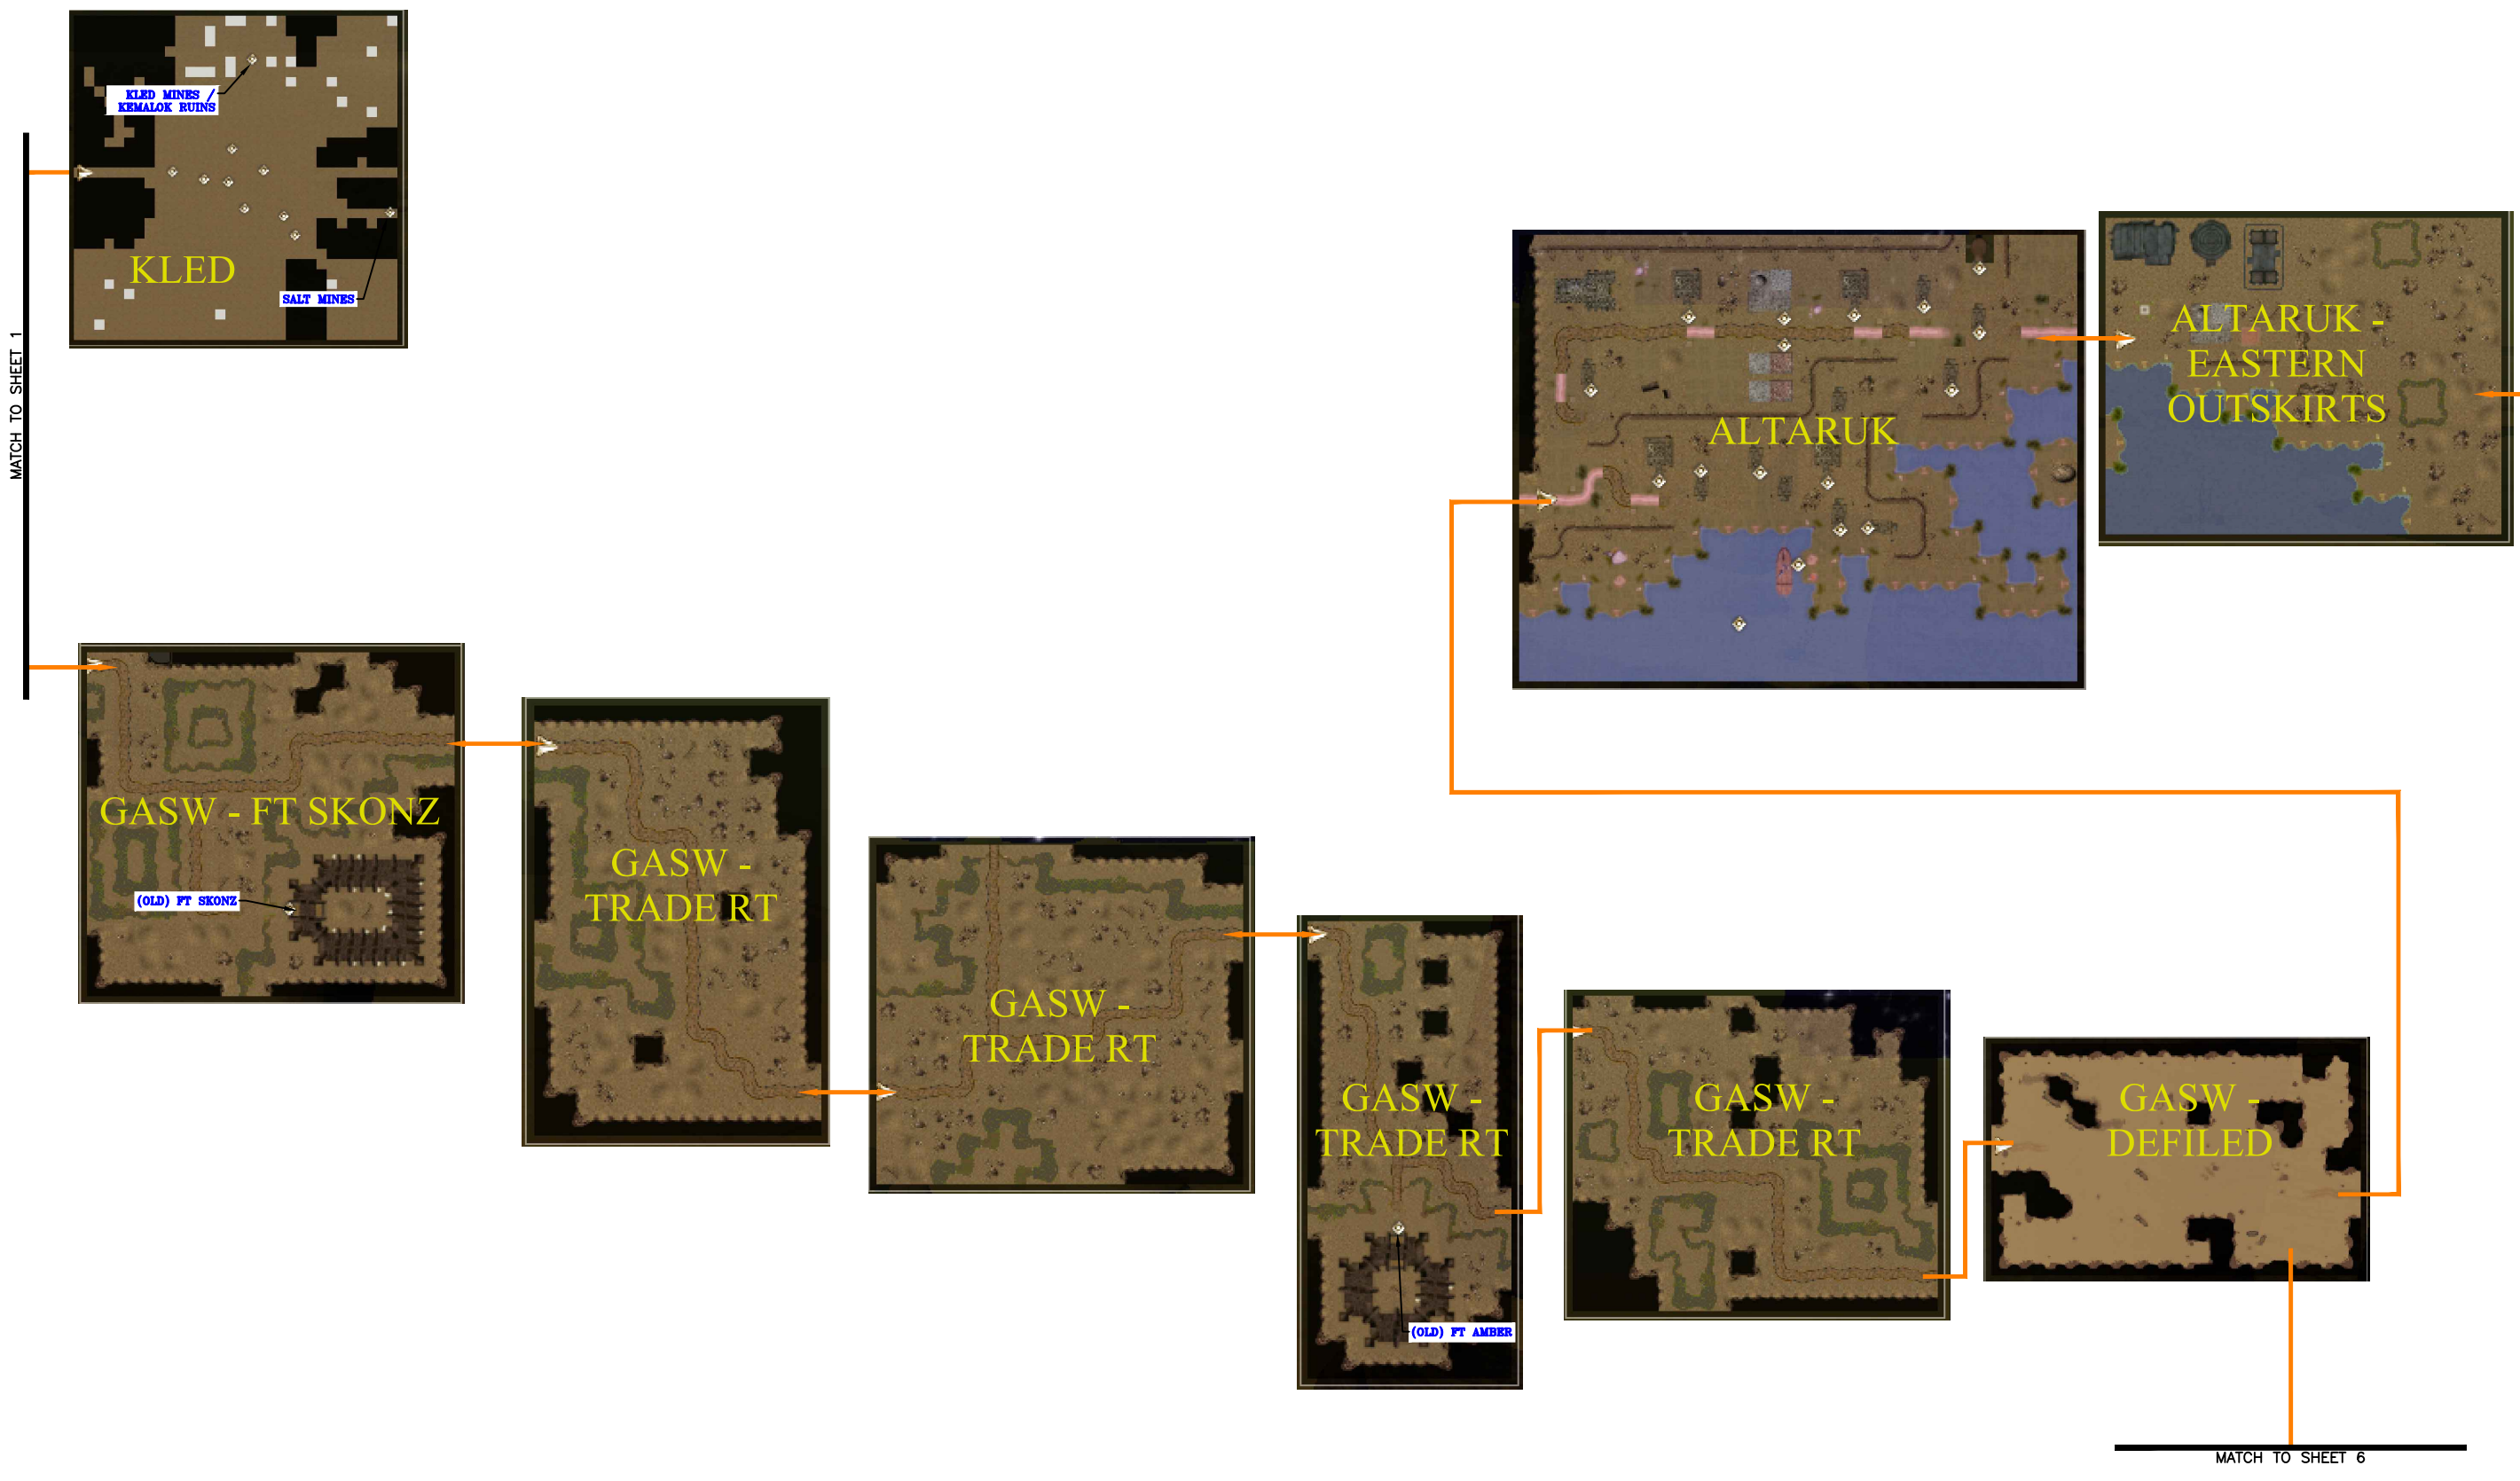

REFUGEE SETTLEMENT

WESTERN DUNES - BADLANDS

TYR FIELDS

THE GREAT SPYRE

SHIFTING SANDS

WESTERN DUNES - WESTERN PASS

WESTERN DUNES - BANDIT CAMP

TYR

TYR - NOBEL'S QUARTERS EAST

TYR - NOBEL'S QUARTERS WEST

GASW - TRADE RT

MATCH TO SHEET 2

MATCH TO SHEET 7

MATCH TO SHEET 9

THIS IS A 5 FLOOR LAIR

GITH CAVERNS TO RINGING MOUNTAINS

THE HILL

DRY WELL

TO FT LANTO (UNFINISHED)

NWN DARK SUN OLM CONVERSION DIAGRAM

NWN DARK SUN OLM CONVERSION DIAGRAM

MATCH TO SHEET 8

NORTHERN EXPANSE

GASW - BLOOD SANDS