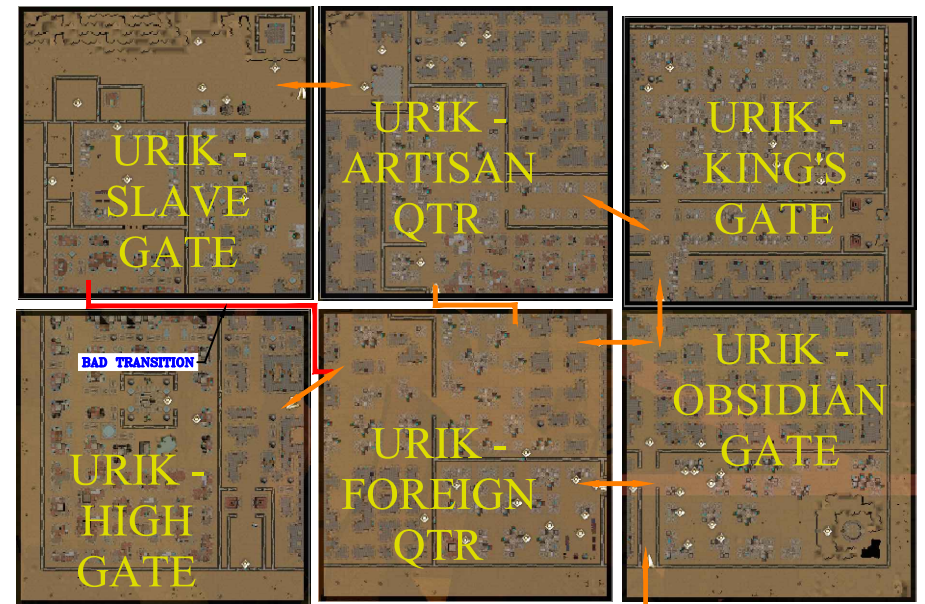

VotLS - SW SHORE

MATCH TO SHEET 7

NWN DARK SUN OLM CONVERSION DIAGRAM