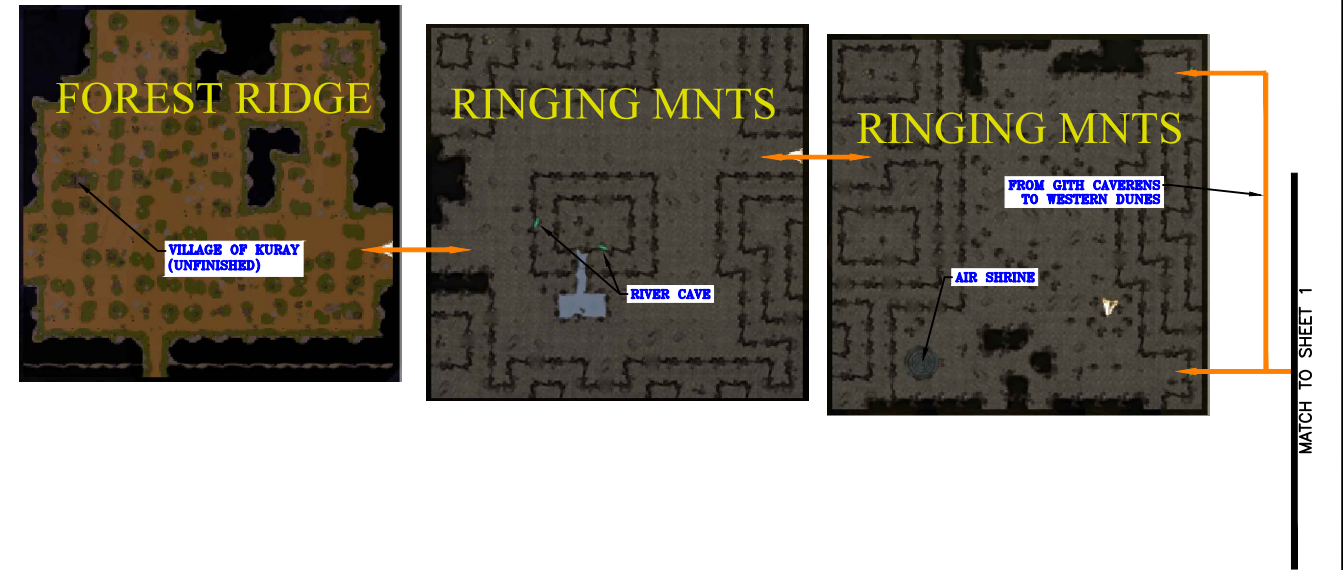

THE HILL

DRY WELL

TO FT LANTO (UNFINISHED)

NWN DARK SUN OLM CONVERSION DIAGRAM

NWN DARK SUN OLM CONVERSION DIAGRAM

MATCH TO SHEET 8

NORTHERN EXPANSE

GASW - BLOOD SANDS

URIKITE TRADE RT

MATCH TO SHEET 1

NWN DARK SUN OLM CONVERSION DIAGRAM

VotLS - SW SHORE

MATCH TO SHEET 7

NWN DARK SUN OLM CONVERSION DIAGRAM

NWN DARK SUN OLM CONVERSION DIAGRAM