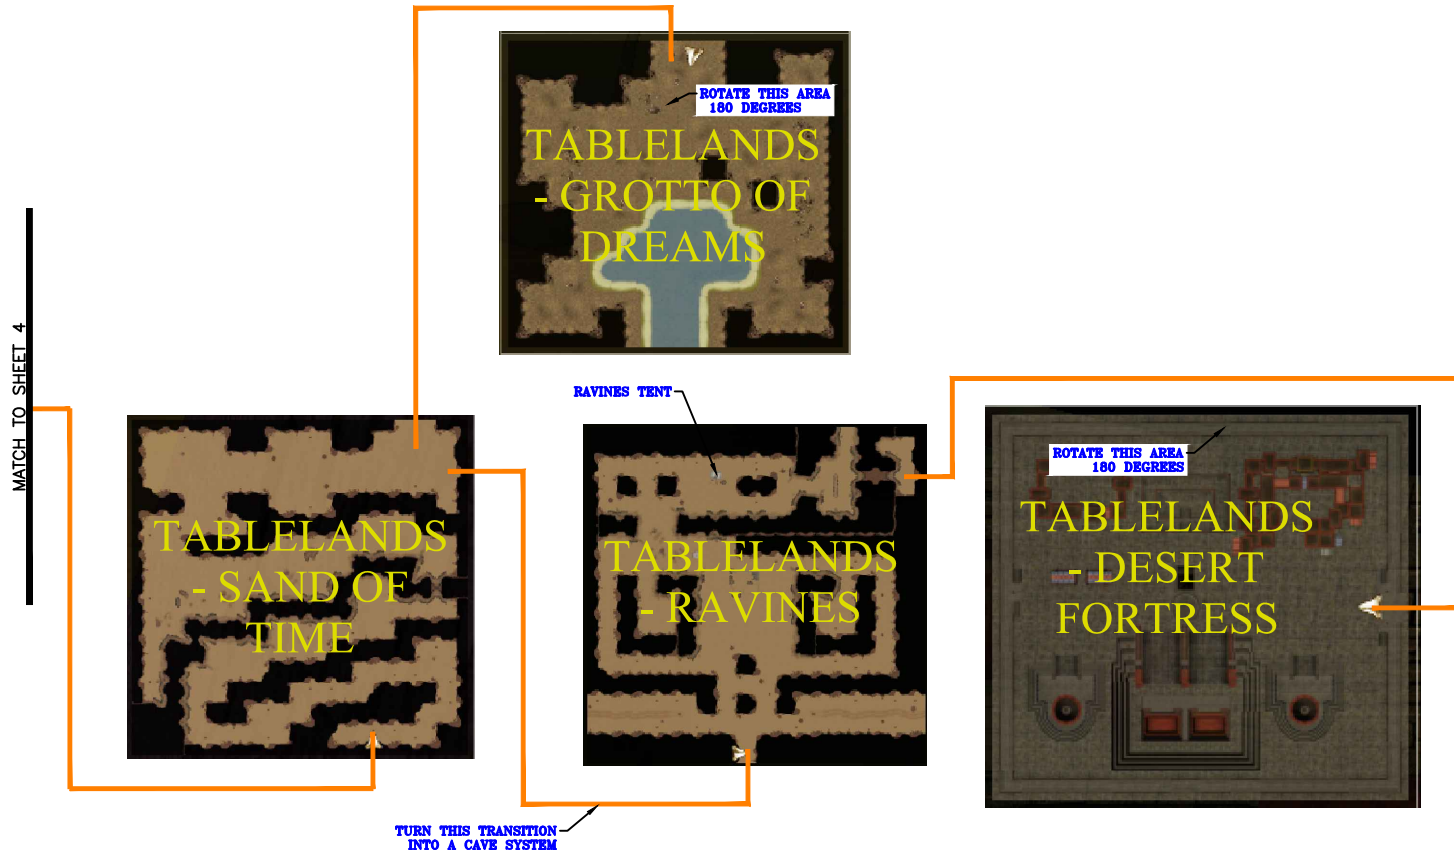

TYR - NOBEL'S QUARTERS EAST

TYR - NOBEL'S QUARTERS WEST

GASW - TRADE RT

MATCH TO SHEET 2

MATCH TO SHEET 7

MATCH TO SHEET 9

THIS IS A 5 FLOOR LAIR

GITH CAVERNS TO RINGING MOUNTAINS

THE HILL

DRY WELL

TO FT LANTO (UNFINISHED)

NWN DARK SUN OLM CONVERSION DIAGRAM

NWN DARK SUN OLM CONVERSION DIAGRAM

MATCH TO SHEET 8

NORTHERN EXPANSE

GASW - BLOOD SANDS