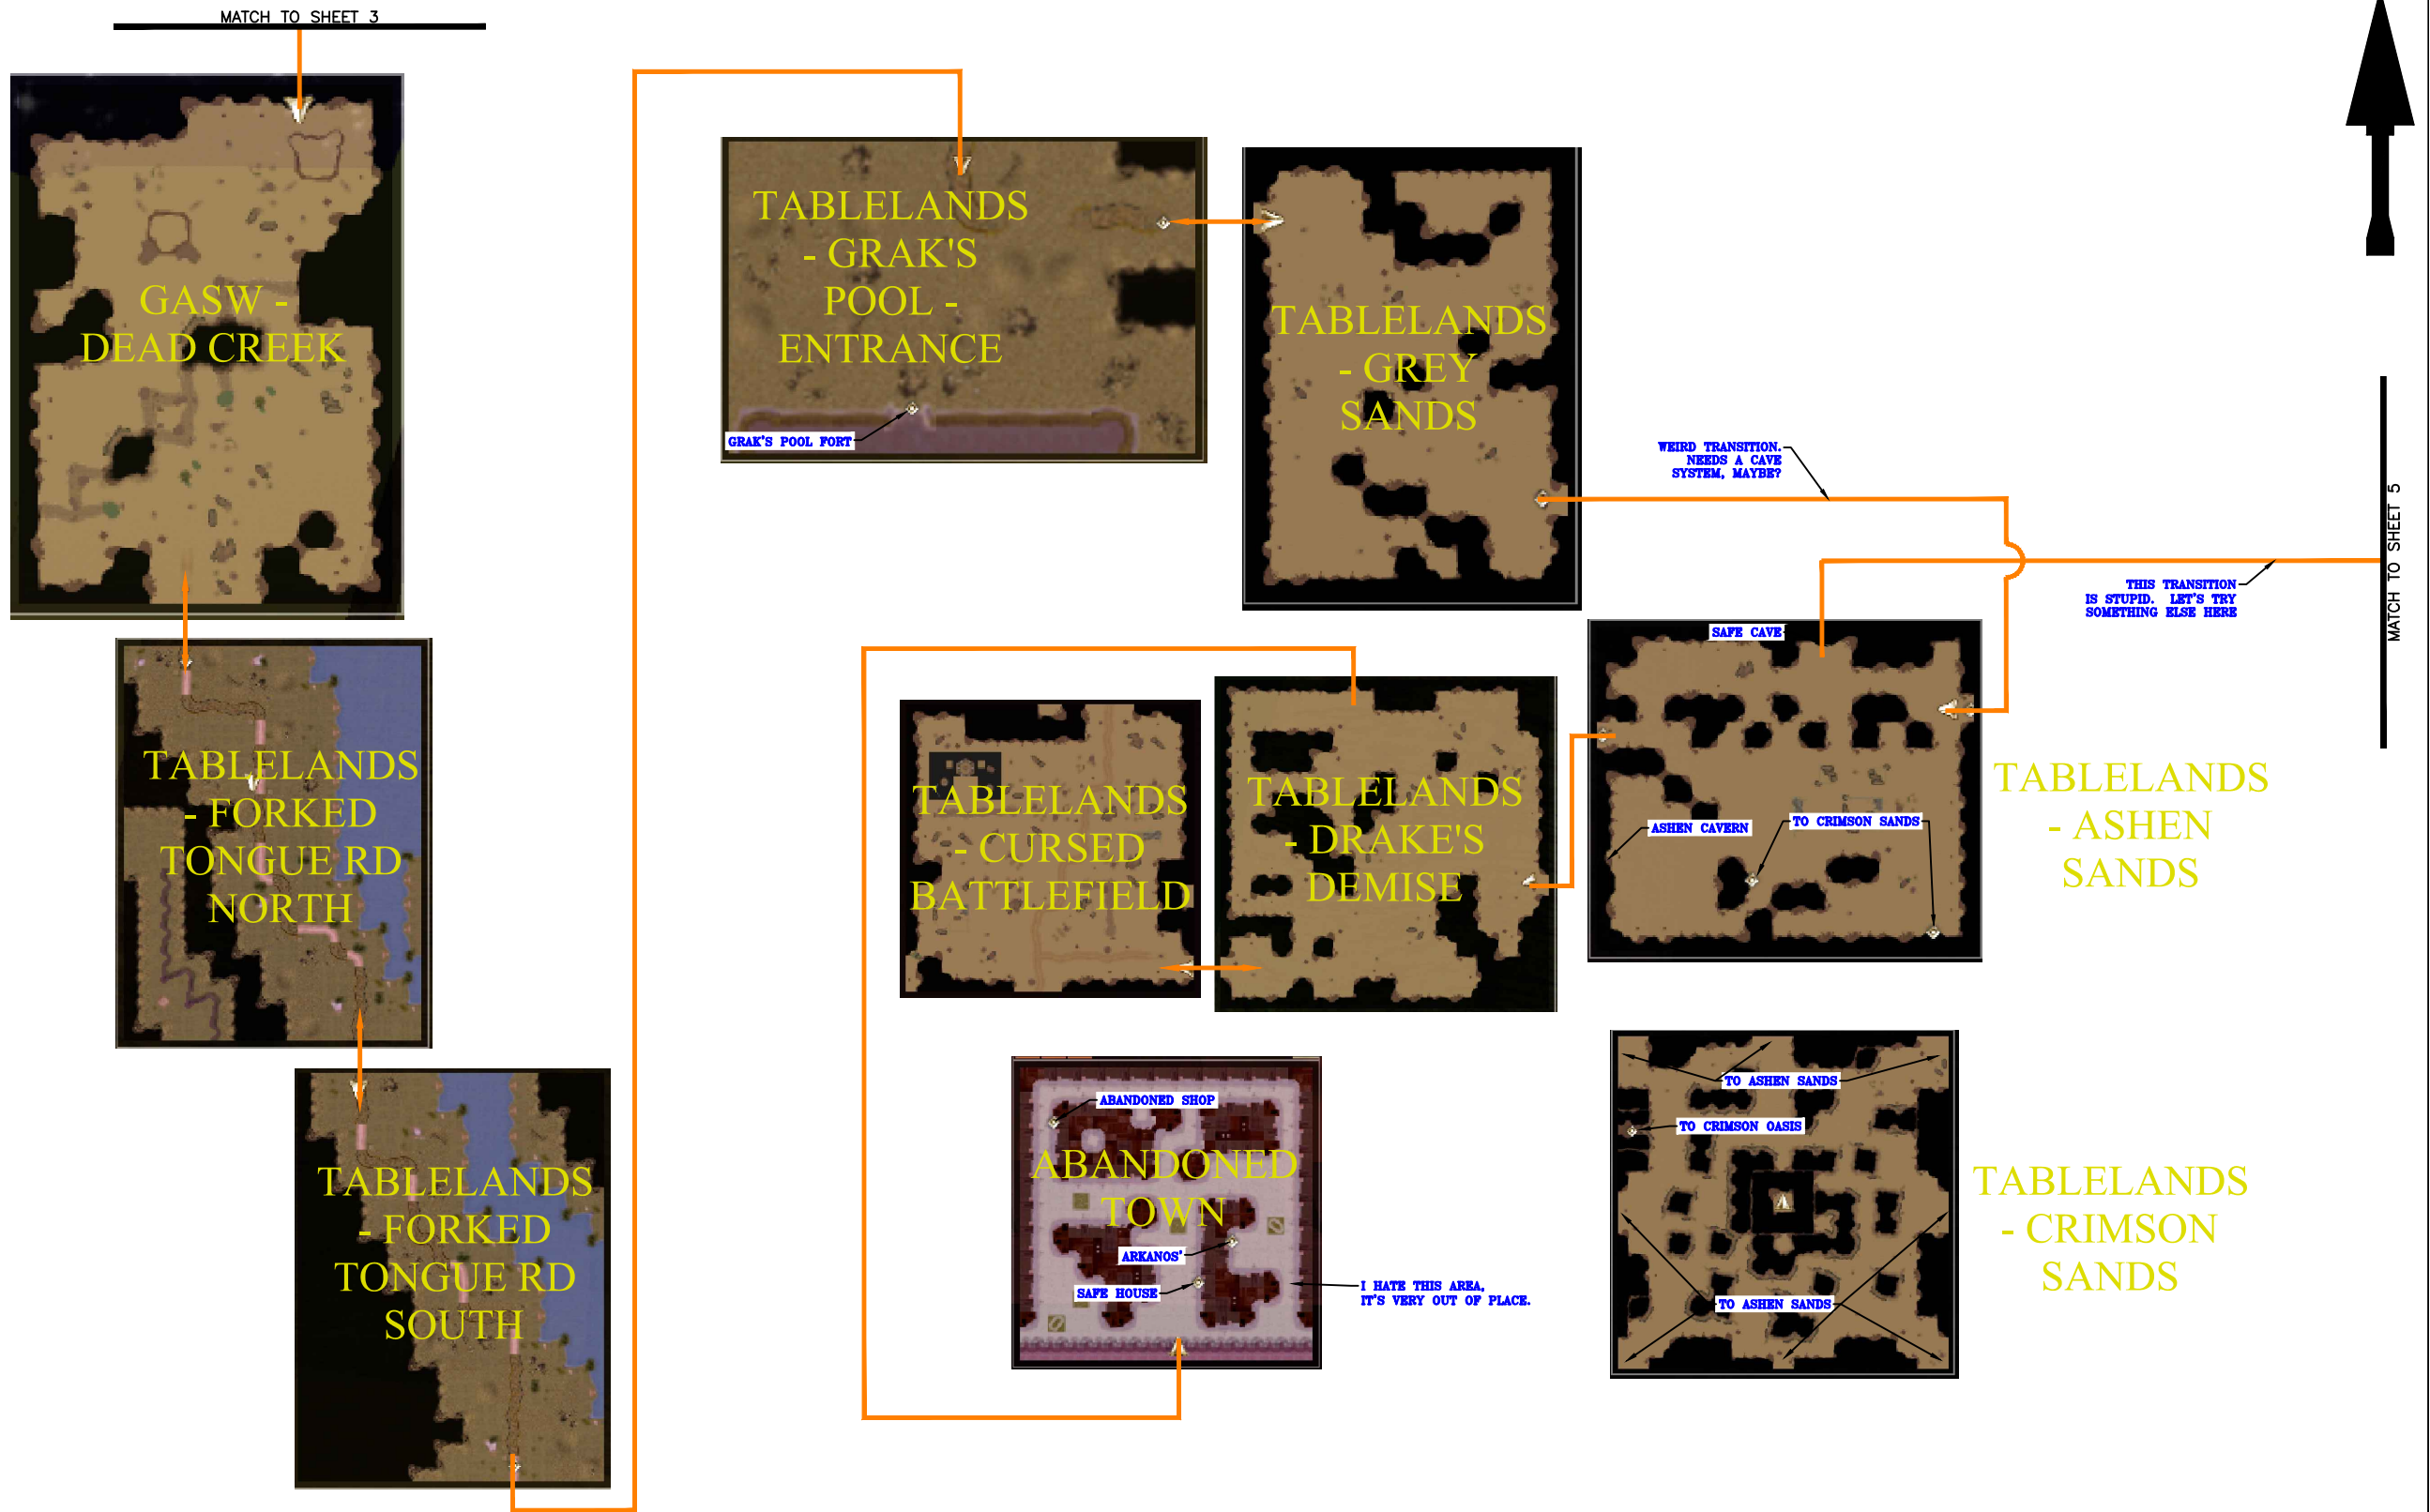

REFUGEE SETTLEMENT

WESTERN DUNES - BADLANDS

TYR FIELDS

THE GREAT SPYRE

SHIFTING SANDS

WESTERN DUNES - WESTERN PASS

WESTERN DUNES - BANDIT CAMP

TYR

TYR - NOBEL'S QUARTERS EAST

TYR - NOBEL'S QUARTERS WEST

GASW - TRADE RT

MATCH TO SHEET 2

MATCH TO SHEET 7

MATCH TO SHEET 9

THIS IS A 5 FLOOR LAIR

GITH CAVERNS TO RINGING MOUNTAINS

THE HILL

DRY WELL

TO FT LANTO (UNFINISHED)

NWN DARK SUN OLM CONVERSION DIAGRAM

NWN DARK SUN OLM CONVERSION DIAGRAM

MATCH TO SHEET 8

NORTHERN EXPANSE

GASW - BLOOD SANDS