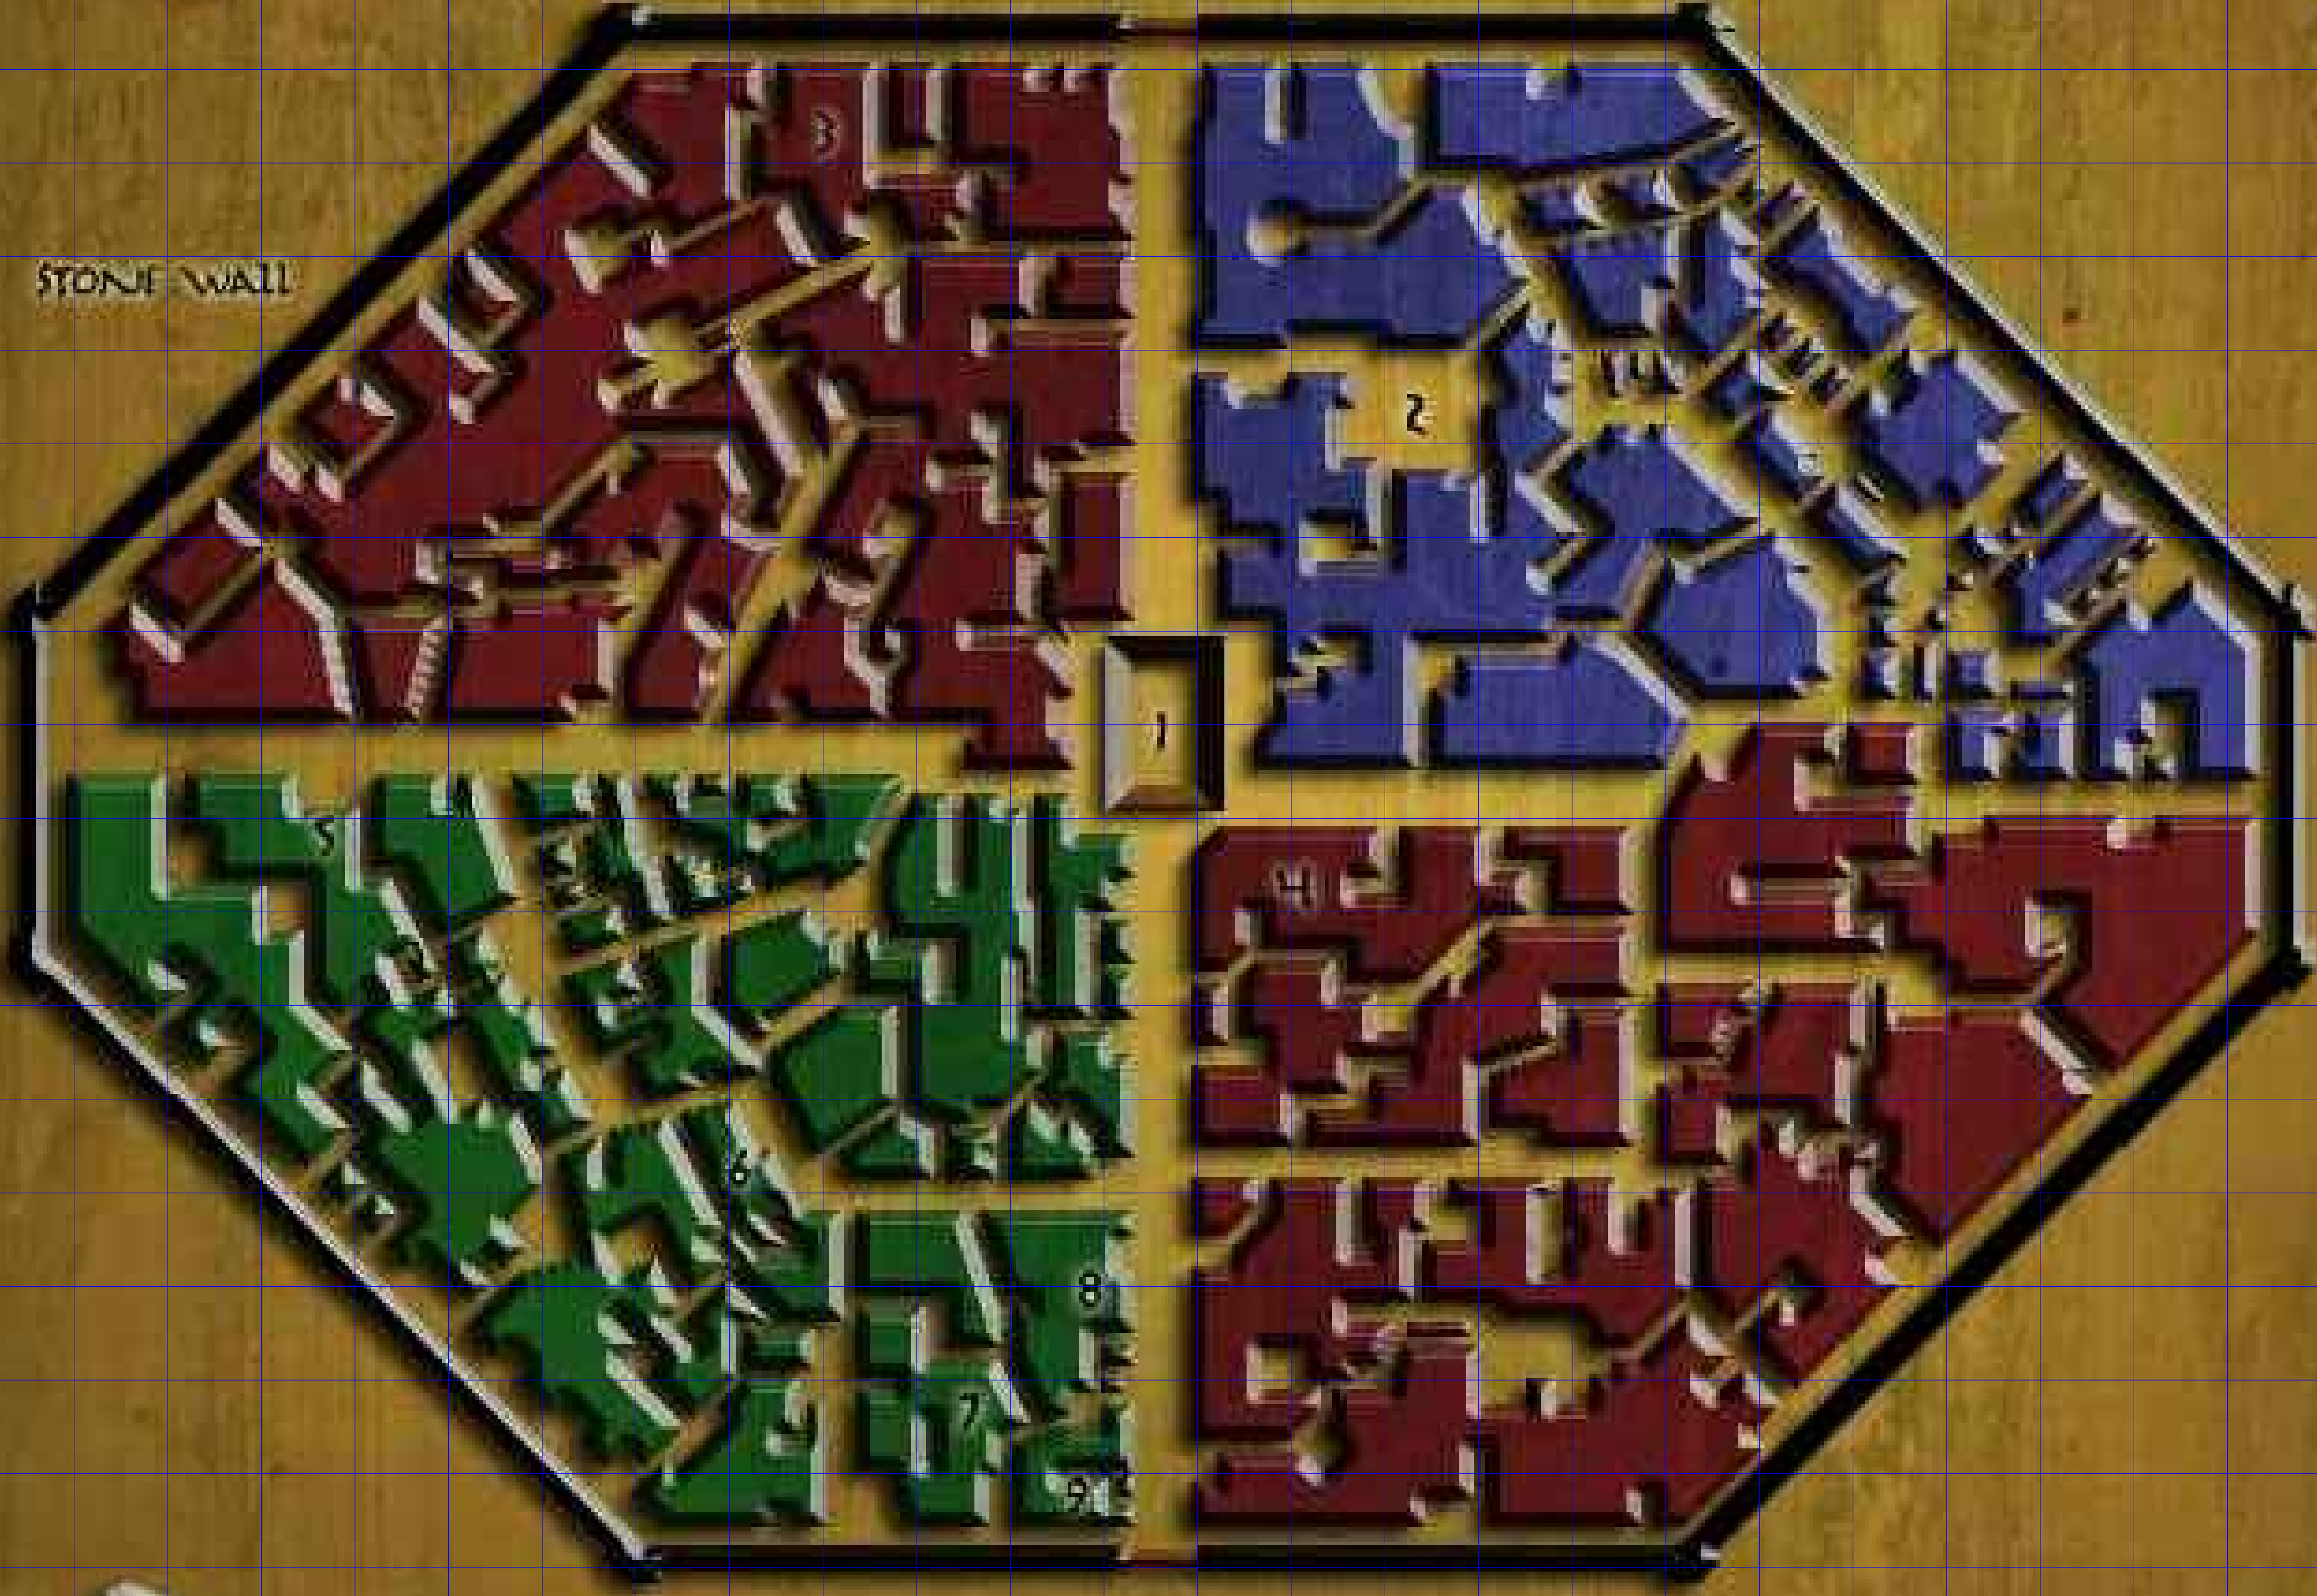

# SALT VIEW

CAVERN EXIT ↗

↑ CAVERN EXIT

STONE WALL

0 50  
FEET

CAVERN POOL ↓

1 TILE 10 m<sup>2</sup>