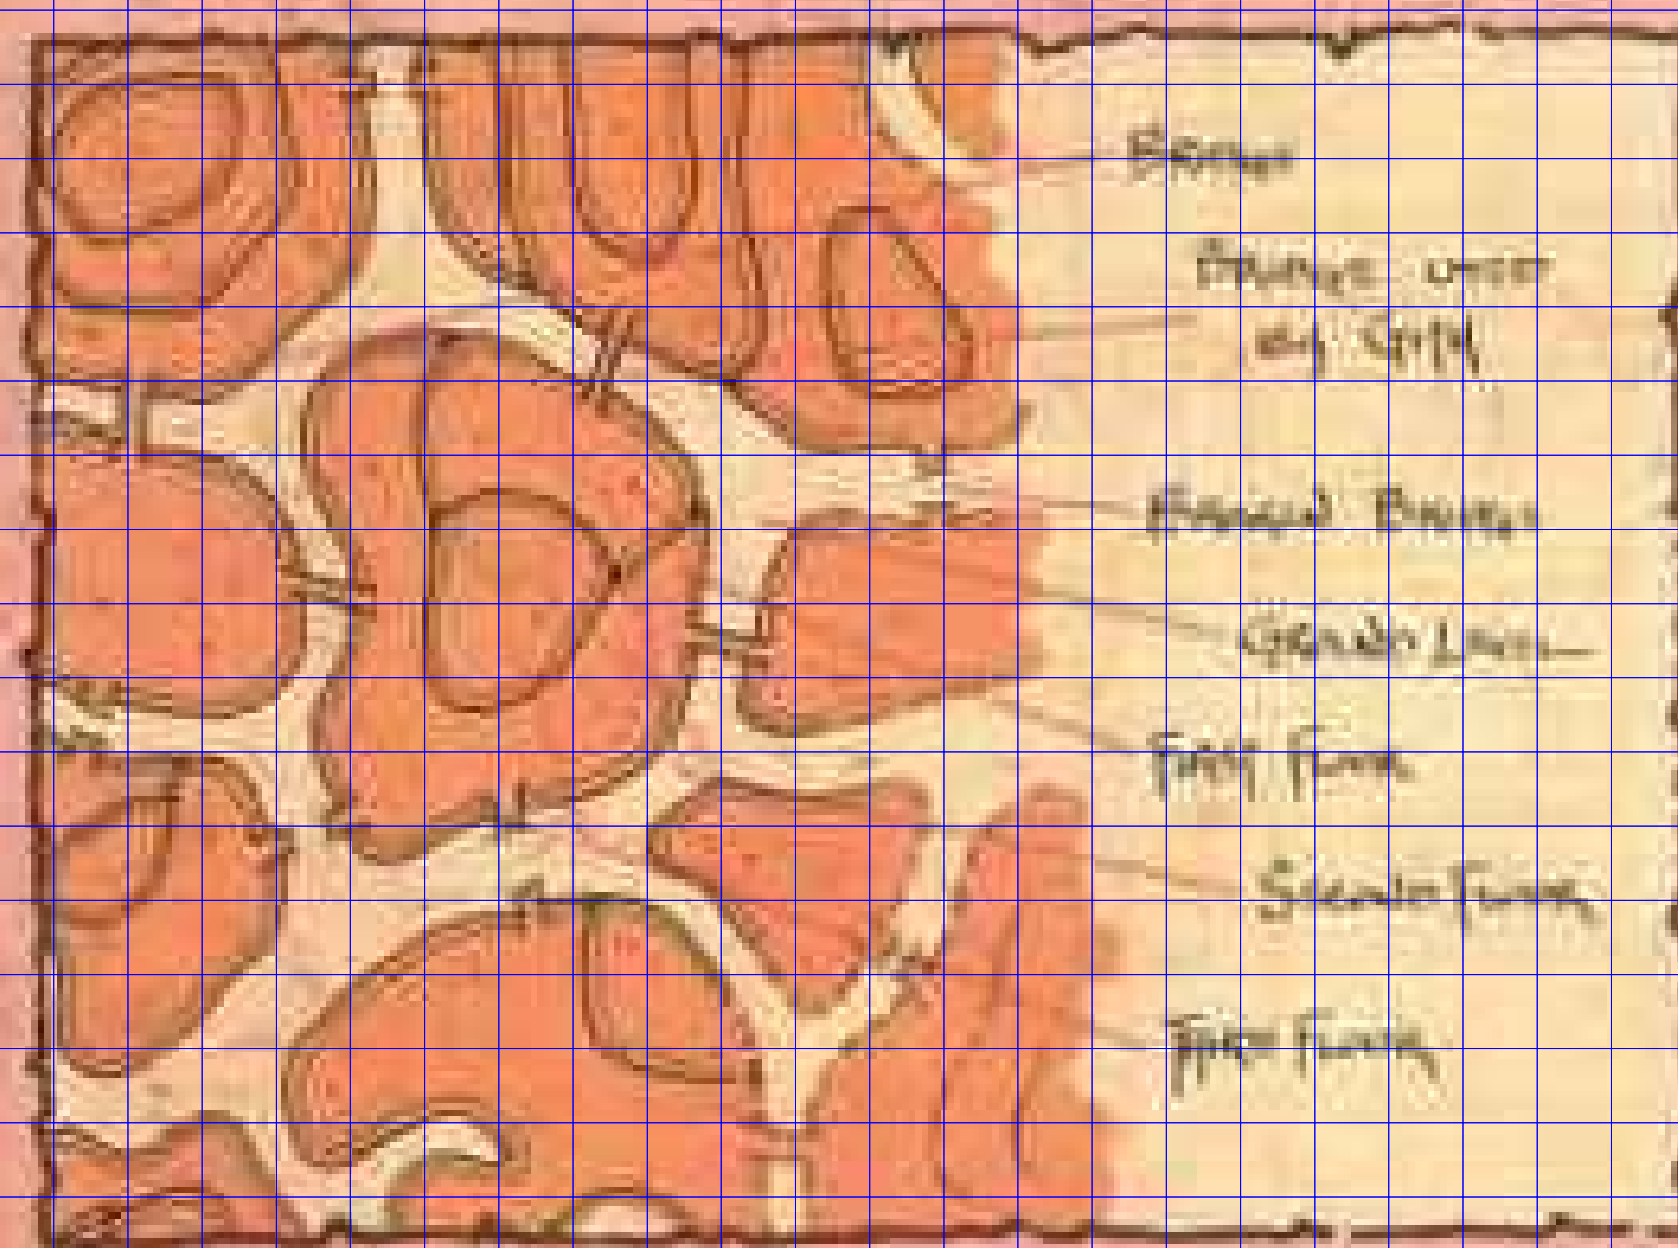

YATHAZOR, CITY OF CALAMITY

The Overseer's Plaza

0 200 400
Scale in Feet

1. Council Chamber
2. Overseer's Plaza
3. Workshops
4. Workshops Plaza
5. Council Offices (Upper)
6. Council Offices (Lower)
7. Council Offices (Middle)
8. Plaza

Cup-Army Well