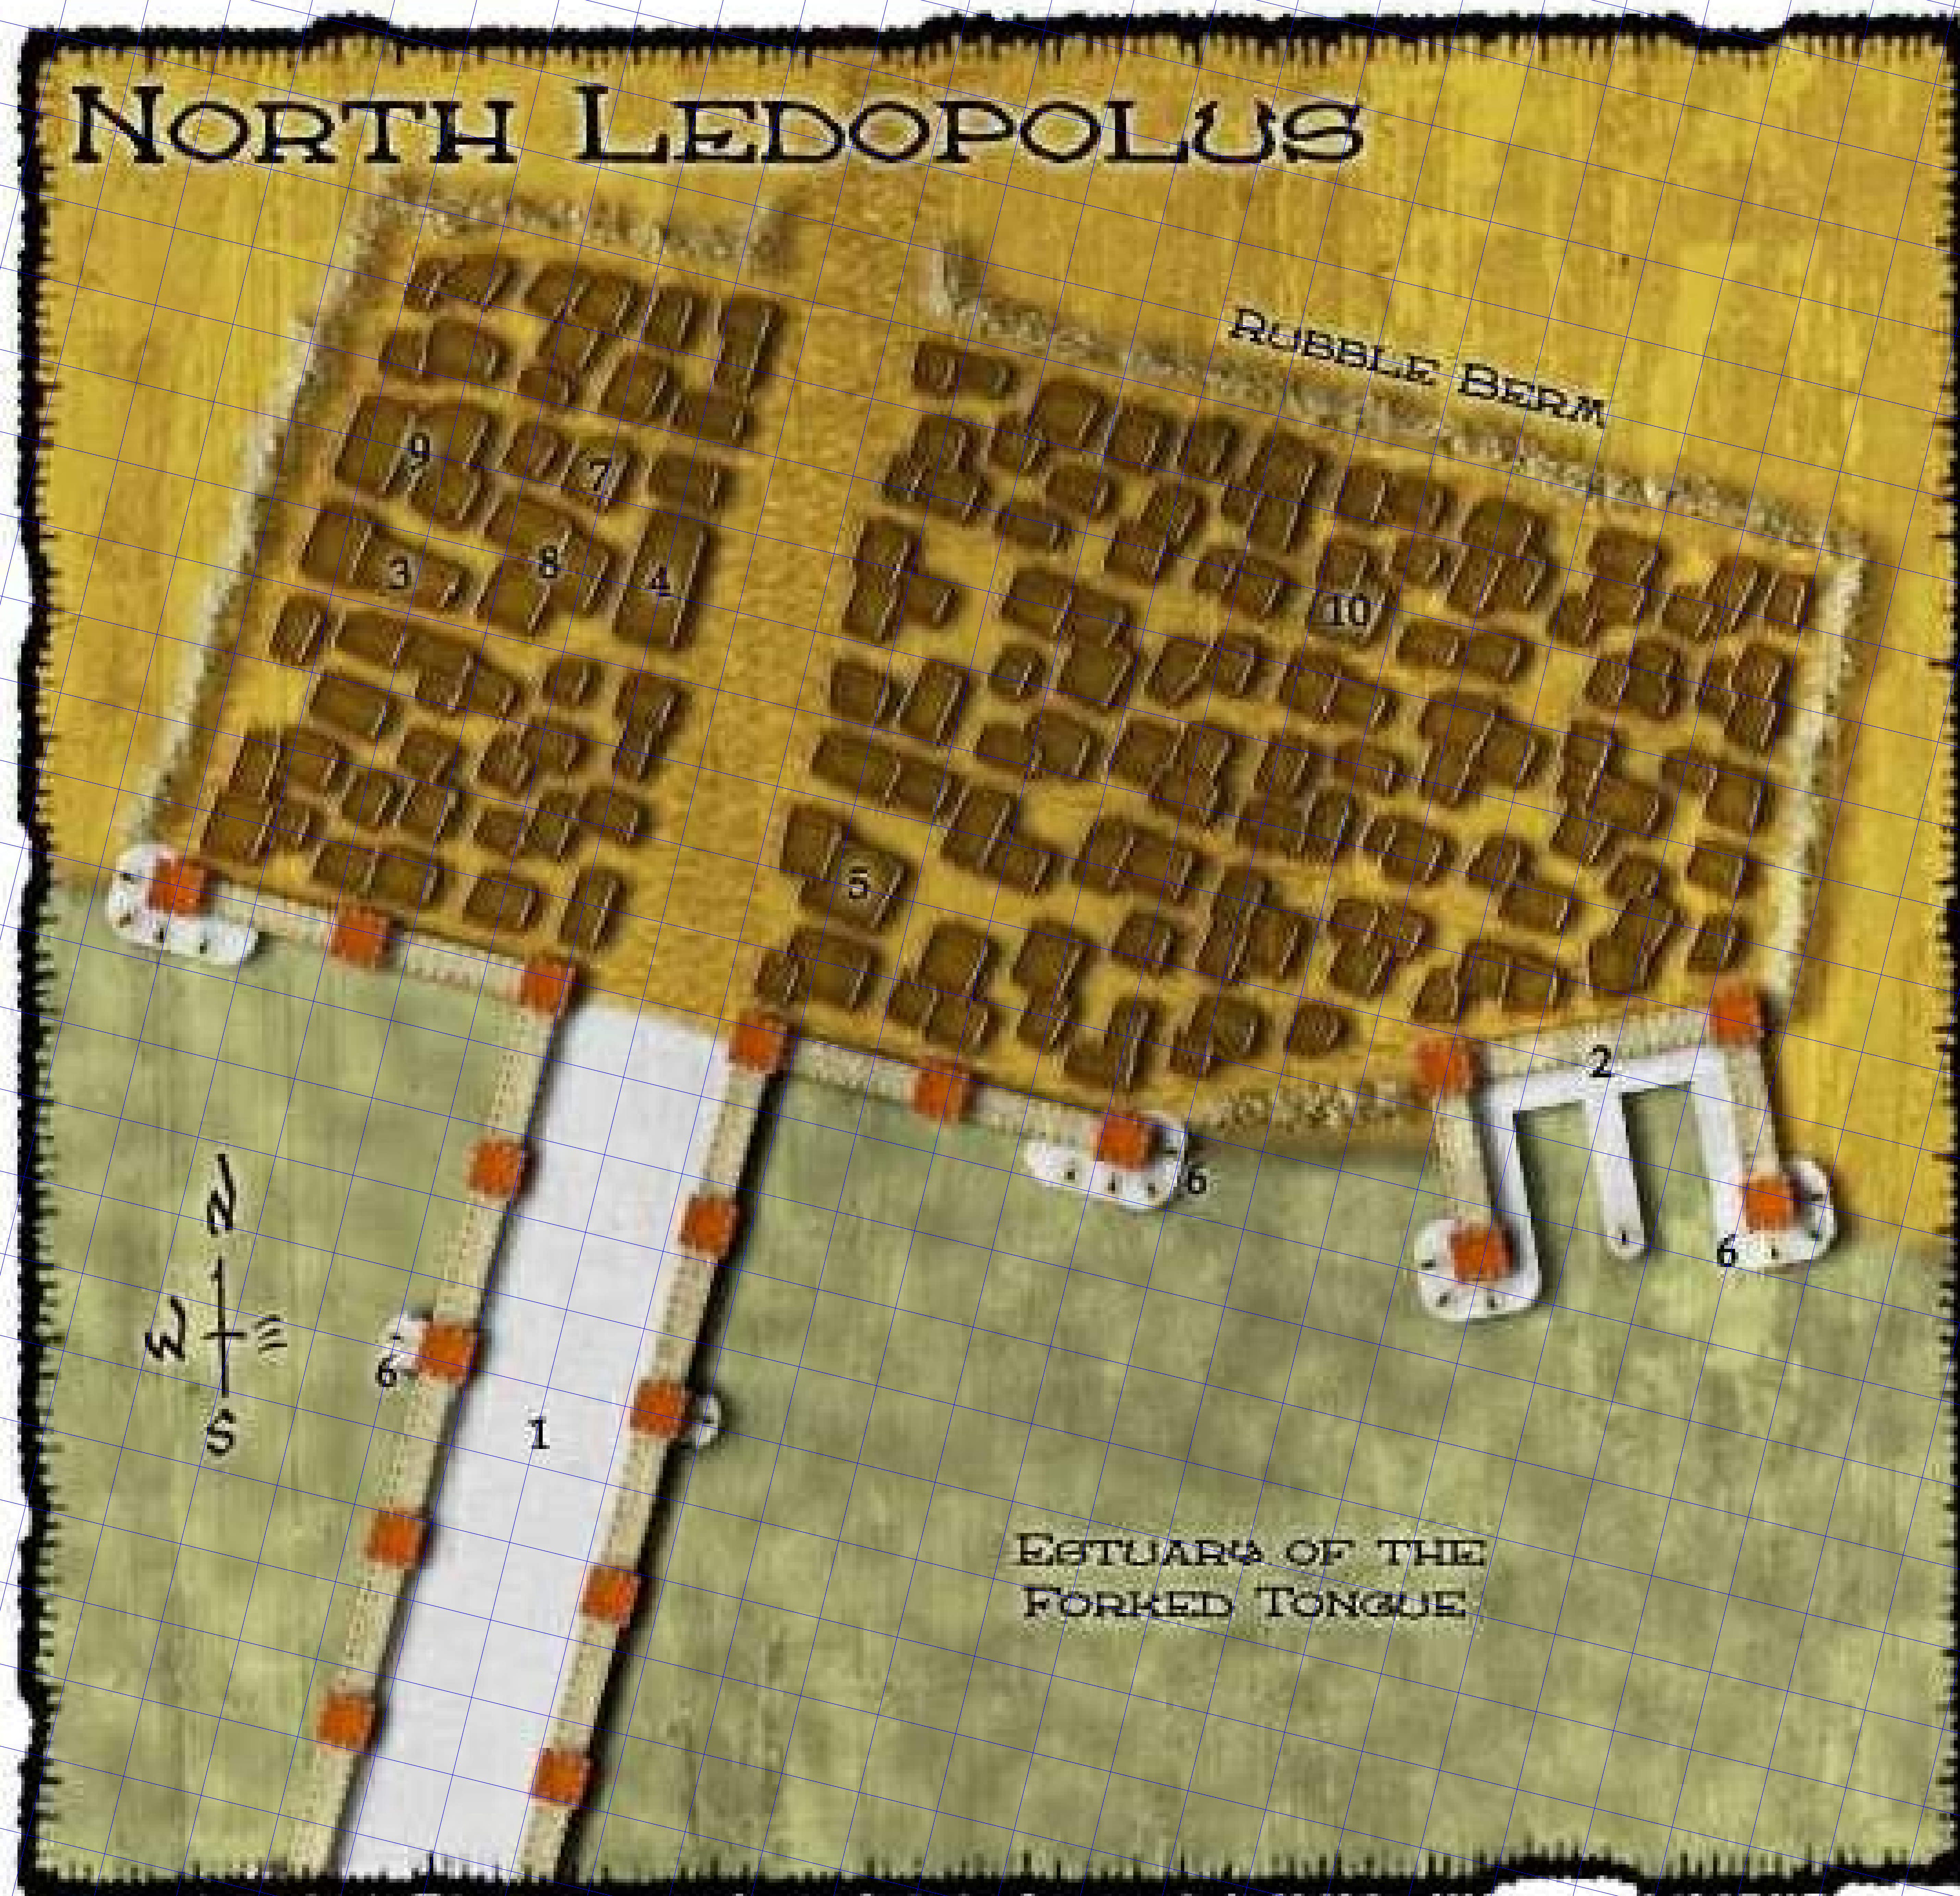

NORTH LEDOPOLUS

LEGEND

0 75
FEET

- 1 FORTIFIED BRIDGE
- 2 VILLAGE PIERS
- 3 BARRACKS
- 4 TOWN HALL
- 5 DWARVEN BELLO'S INN
- 6 CATAPULTS
- 7 THE WELL SHED
- 8 PROVISIONS STORAGE
- 9 DRUGS GOODS STORAGE
- 10 TEMPLE OF EARTH