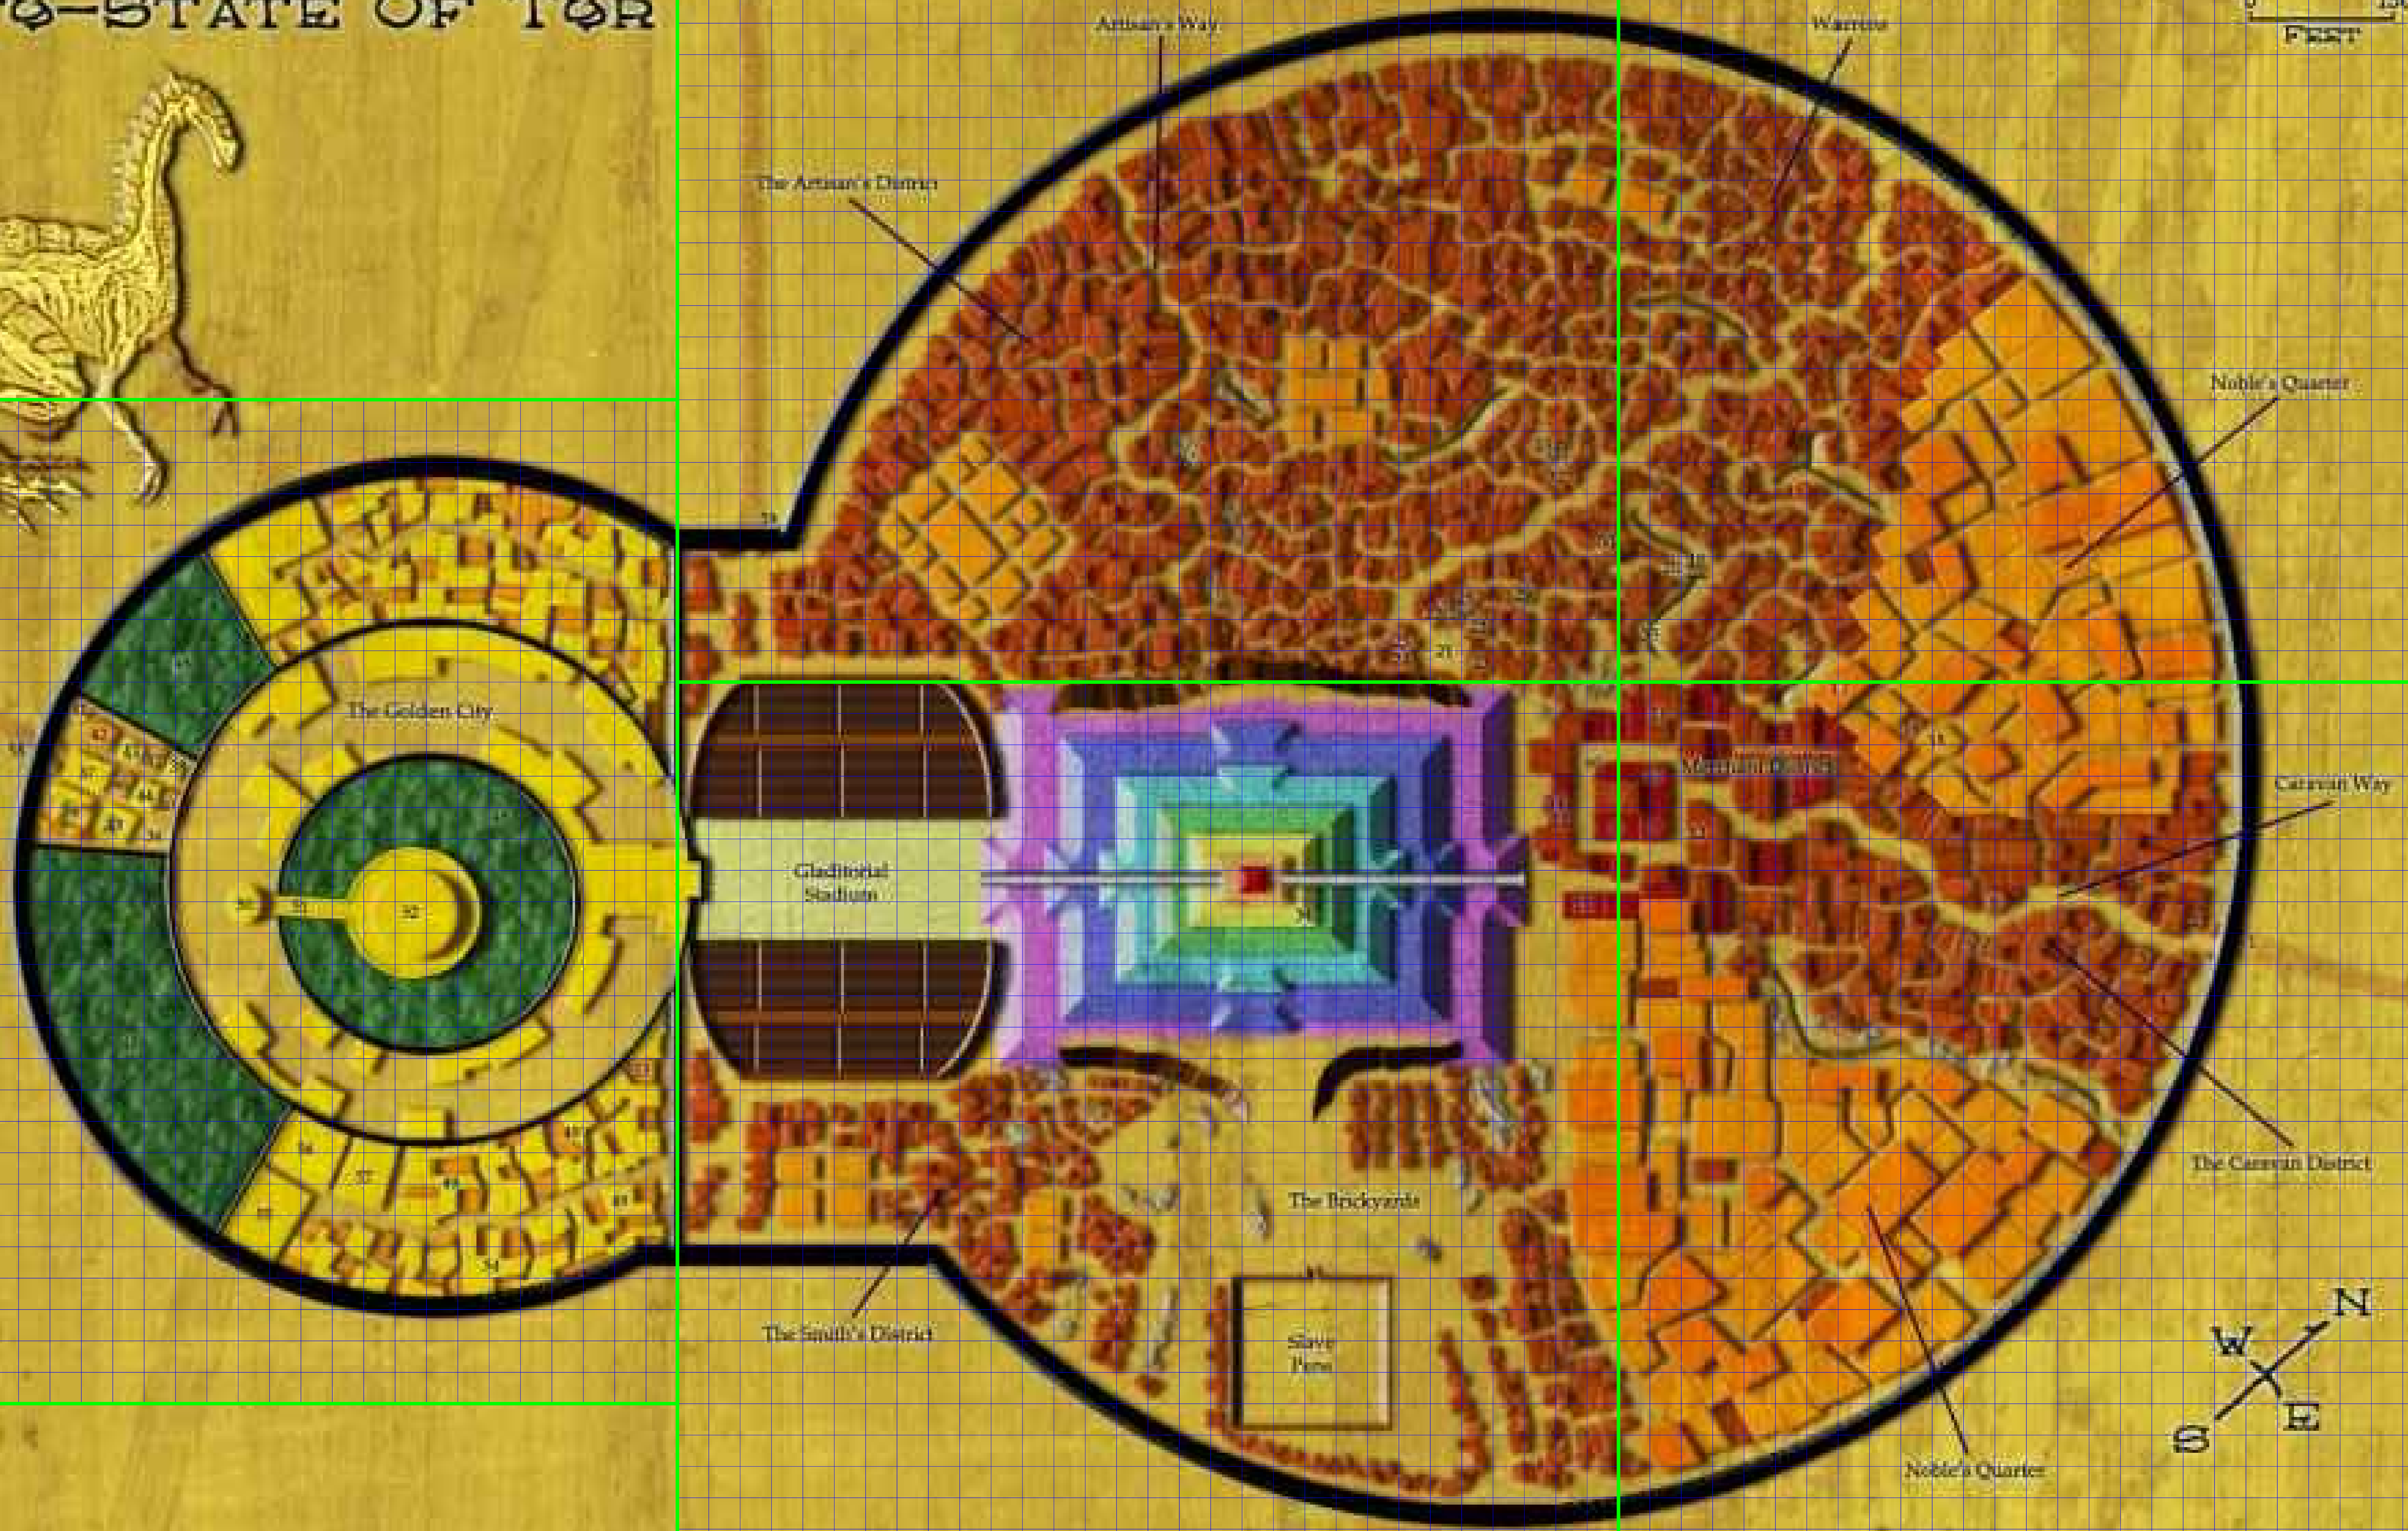

CITY-STATE OF TUR

0 150
FEET

"GRODLU" BY MIKE FLEMING

DARKSUNRISING.INFO V 1.0

1 TILE 10 m²